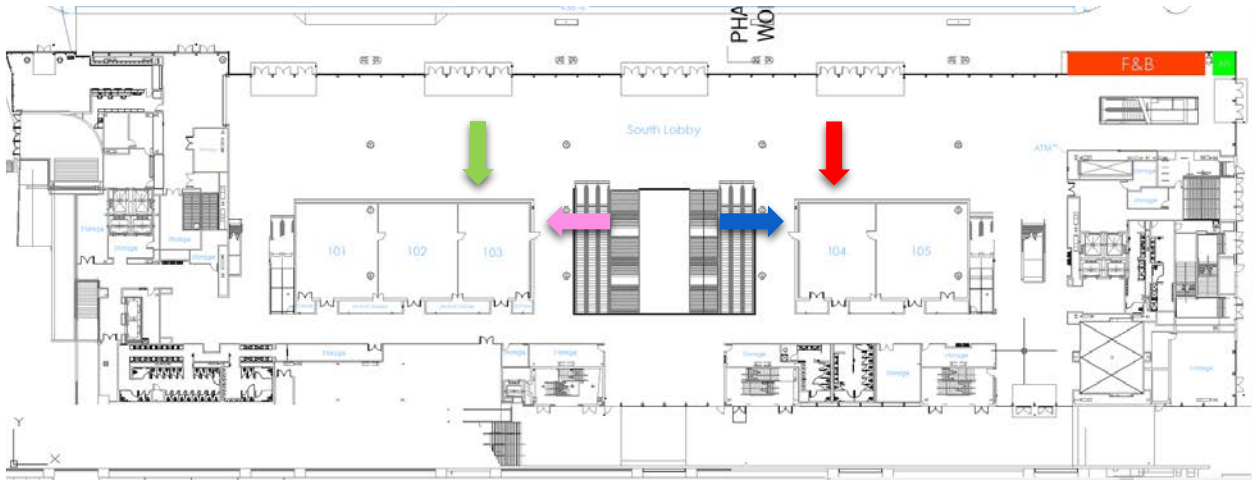

South Lobby

West LED Display (20)

73'9^{13/16}" x 9'10^{1/8}"

4320 x 576 Pixels

29'6^{5/16}" x 9'10^{1/8}"

1728 x 576 Pixels

Full size of display

6048 x 576 Pixels

10' from floor to bottom edge of screen

Content must be created for the FULL size of each display. These displays are one screen

East LED Display (19)

59'0^{11/16}" x 9'10^{1/8}"

3456 x 576 Pixels

29'6^{5/16}" x 9'10^{1/8}"

1728 x 576 Pixels

Full size of display

5184 x 576 Pixels

10' from floor to bottom edge of screen

Content must be created for the FULL size of each display. These displays are one screen