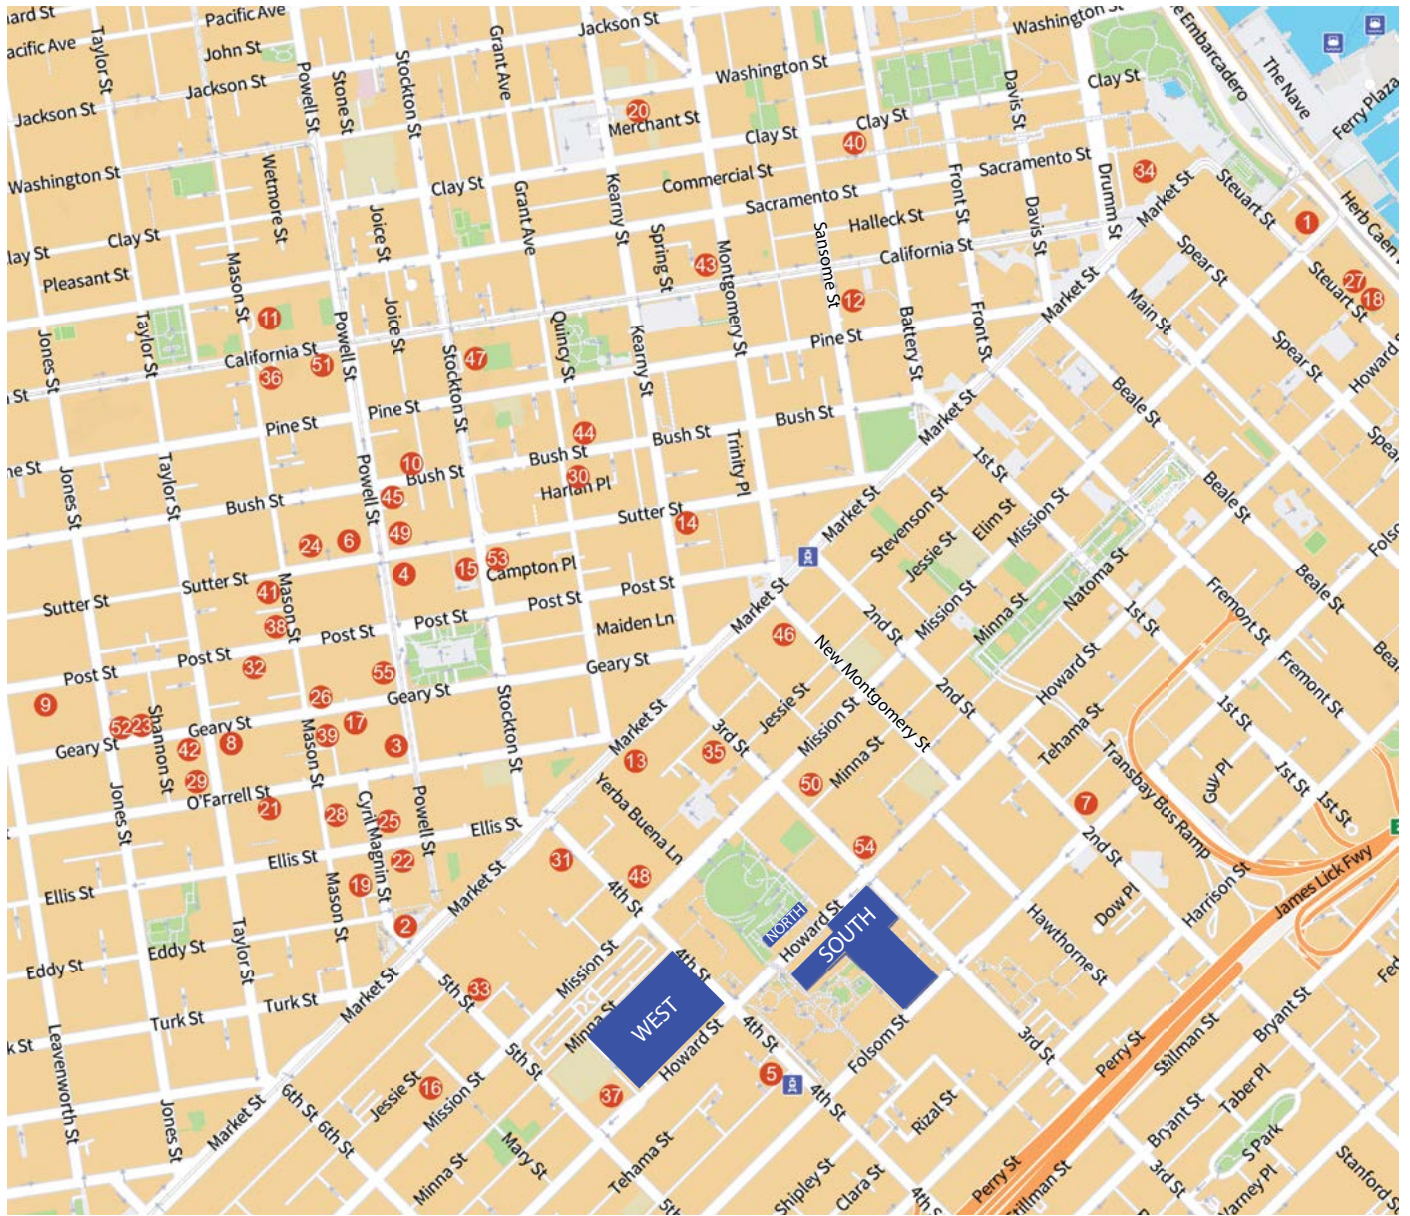

AAO 2023 Hotel Information

Hotel Key

1 Hotel San Francisco	20 Hilton San Francisco Financial District	39 King George Hotel
2 Axiom Hotel	21 Hilton San Francisco Union Square	40 Le Meridien San Francisco
3 Barnes San Francisco Union Square	22 Hotel Abri	41 Marines' Memorial Club/Hotel
4 Beacon Grand, a Union Square Hotel	23 Hotel Adagio, Autograph Collection	42 Marker San Francisco
5 Canopy by Hilton San Francisco SoMa	24 Hotel Emblem	43 Omni San Francisco Hotel
6 Cartwright Union Square	25 Hotel Fusion	44 Orchard Garden Hotel
7 Clancy San Francisco, Autograph Collection	26 Hotel G San Francisco	45 Orchard Hotel
8 Clift Royal Sonesta Hotel	27 Hotel Griffon	46 Palace Hotel, A Luxury Collection Hotel
9 Courtyard San Francisco Union Square	28 Hotel Nikko San Francisco	47 Ritz-Carlton, San Francisco
10 Executive Hotel Vintage Court	29 Hotel Spero	48 San Francisco Marriott Marquis
11 Fairmont San Francisco	30 Hotel Triton	49 San Francisco Marriott Union Square
12 Four Seasons Hotel at Embarcadero	31 Hotel Zelos	50 St. Regis
13 Four Seasons Hotel San Francisco	32 Hotel Zeppelin	51 Stanford Court Hotel
14 Galleria Park Hotel	33 Hotel Zetta	52 Staypineapple Union Square San Francisco
15 Grand Hyatt San Francisco	34 Hyatt Regency San Francisco	53 Taj Campton Place
16 Hampton Inn San Francisco Downtown/Convention Center	35 Hyatt Regency San Francisco Downtown SOMA	54 W San Francisco
17 Handlery Union Square, San Francisco	36 InterContinental Mark Hopkins Hotel San Francisco	55 Westin St. Francis, San Francisco on Union Square
18 Harbor Court Hotel	37 InterContinental San Francisco	
19 Hilton Parc 55 San Francisco	38 JW Marriott